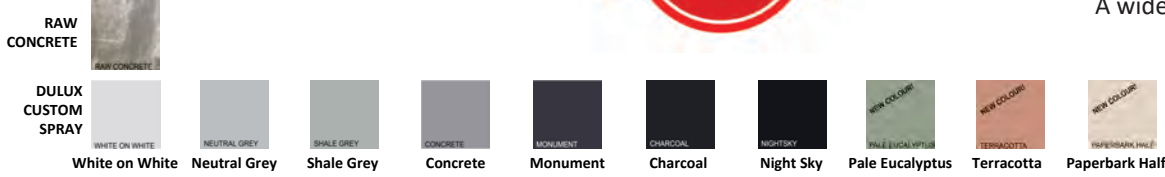

Lightweight GRC

StoneLite

Up To **40% Off** This Range

- Contemporary design ✓
- One third the weight of regular pots ✓
- 50% stronger than regular pots ✓
- A wide variety of shapes and sizes ✓