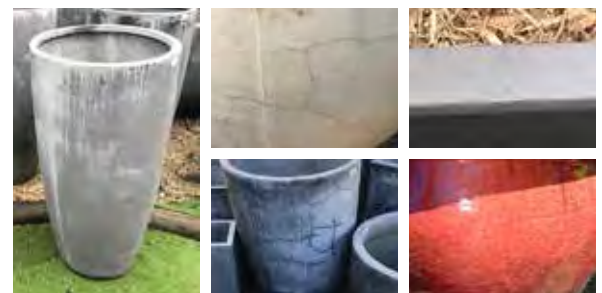

Helps Prevent These Aesthetic Effects

Helps prevent efflorescence, the white leaching bloom that appears on wet masonry and ceramics as water dissolves salts and minerals from fertiliser and concrete products and carries them through to the surface

Helps prevent crazing, the fine web of tiny, shallow cracks that can form on ceramics, concrete, mud, and even wood.

Conceals the non-structural cracking that will occur in all concrete-based products due to shrinkage and expansion.

Cannot be washed out or leached away, unlike factory infused colours.