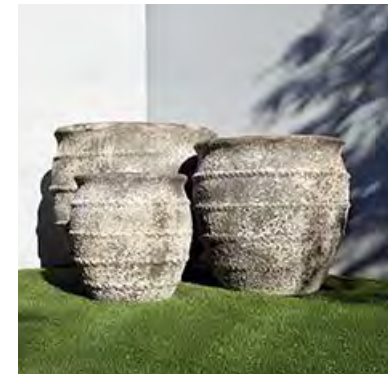

POMPEII DEEP BOWL

<u>Dia × H (cm)</u>	<u>VOL</u>	<u>KG</u>	<u>PRICE</u>
24 × 16			\$39.95
32 × 21			\$79.95
42 × 28			\$119.95
53 × 35			\$169.95

POMPEII EGG PLANTER

<u>Dia × H (cm)</u>	<u>VOL</u>	<u>KG</u>	<u>PRICE</u>
19 × 19			\$29.95
25 × 25			\$39.95
36 × 34			\$59.95
45 × 42			\$99.95
55 × 48			\$199.95

POMPEII HIVE PLANTER

<u>Dia × H (cm)</u>	<u>VOL</u>	<u>KG</u>	<u>PRICE</u>
47 × 55			\$199.95
70 × 67			\$499.95
93 × 80			\$1,199.95

- Hand crafted and double-fired ceramic ✓
- Distinctive black-and-white volcanic texture ✓
- Wide range of shapes, sizes, and styles ✓