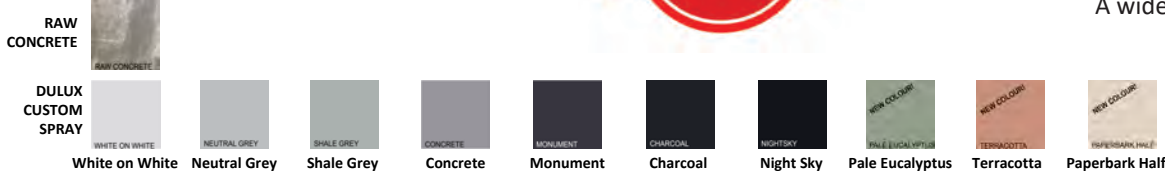

Lightweight GRC

StoneLite

Up To 40% Off This Range

Contemporary design ✓

One third the weight of regular pots ✓

50% stronger than regular pots ✓

A wide variety of shapes and sizes ✓

FLUTED TUBS