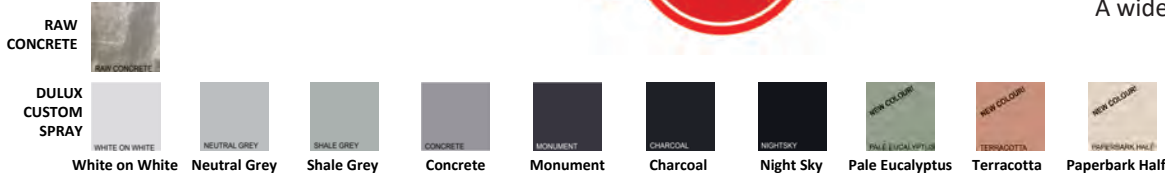

Lightweight GRC

StoneLite

Up To 40% Off This Range

- Contemporary design ✓
- One third the weight of regular pots ✓
- 50% stronger than regular pots ✓
- A wide variety of shapes and sizes ✓