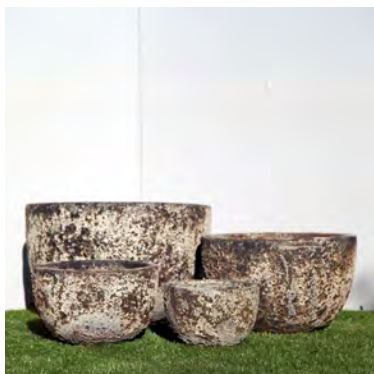

- Hand crafted and double-fired ceramic ✓
- Distinctive black-and-white volcanic texture ✓
- Wide range of shapes, sizes, and styles ✓

Pompeii

POMPEII BELLY PLANTER

<u>Dia × H (cm)</u>	<u>VOL</u>	<u>KG</u>	<u>PRICE</u>
24 × 16			\$39.95
38 × 30			\$79.95
48 × 36			\$129.95
60 × 45			\$229.95

POMPEII BONSAI BOWL

<u>Dia × H (cm)</u>	<u>VOL</u>	<u>KG</u>	<u>PRICE</u>
17 × 7			\$19.95
23 × 8			\$29.95
30 × 10			\$39.95

POMPEII CAULDRON PLANTER

<u>Dia × H (cm)</u>	<u>VOL</u>	<u>KG</u>	<u>PRICE</u>
36 × 24			\$89.95
50 × 33			\$199.95
74 × 51			\$499.95
96 × 68			\$999.95

POMPEII DEEP BOWL

<u>Dia × H (cm)</u>	<u>VOL</u>	<u>KG</u>	<u>PRICE</u>
24 × 16			\$39.95
32 × 21			\$79.95
42 × 28			\$119.95
53 × 35			\$169.95

POMPEII EGG PLANTER

<u>Dia × H (cm)</u>	<u>VOL</u>	<u>KG</u>	<u>PRICE</u>
19 × 19			\$29.95
25 × 25			\$39.95
36 × 34			\$59.95
45 × 42			\$99.95
55 × 48			\$199.95

POMPEII HIVE PLANTER

<u>Dia × H (cm)</u>	<u>VOL</u>	<u>KG</u>	<u>PRICE</u>
47 × 55			\$199.95
70 × 67			\$499.95
93 × 80			\$1,199.95

- Hand crafted and double-fired ceramic ✓
- Distinctive black-and-white volcanic texture ✓
- Wide range of shapes, sizes, and styles ✓