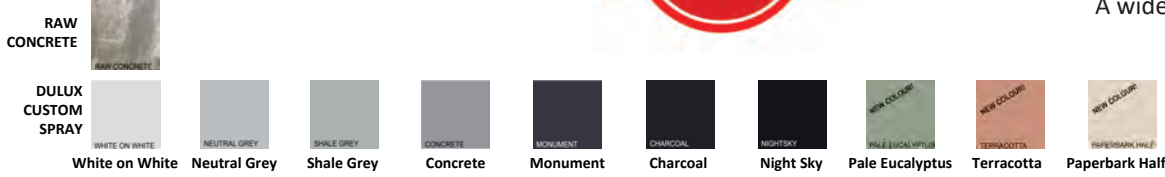

Lightweight GRC

StoneLite

Up To 40% Off This Range

- Contemporary design ✓
- One third the weight of regular pots ✓
- 50% stronger than regular pots ✓
- A wide variety of shapes and sizes ✓