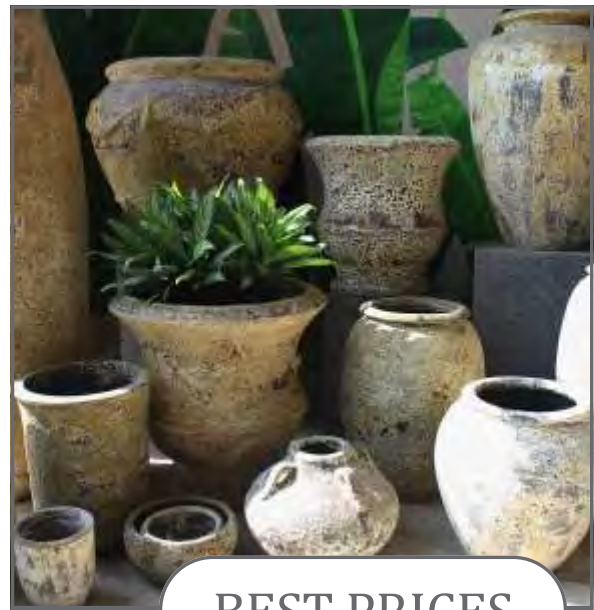

BEST PRICES

We have the Best Priced Pots in Australia and by cutting out the middleman we pass on all the savings to you. So Call Us and Order Today.