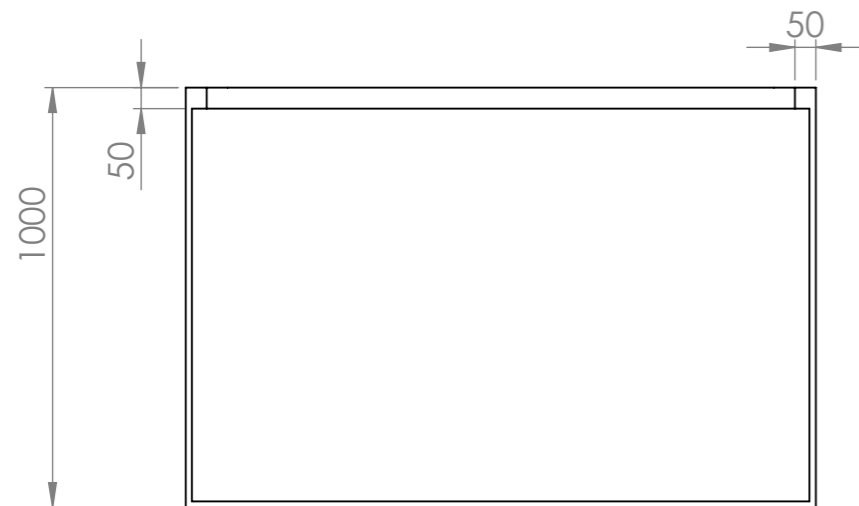

Product Name : Square Planter

Product Dimensions : 1500L × 1500W × 1000H

Top View

Dimetric View

Section View A-A

Side View