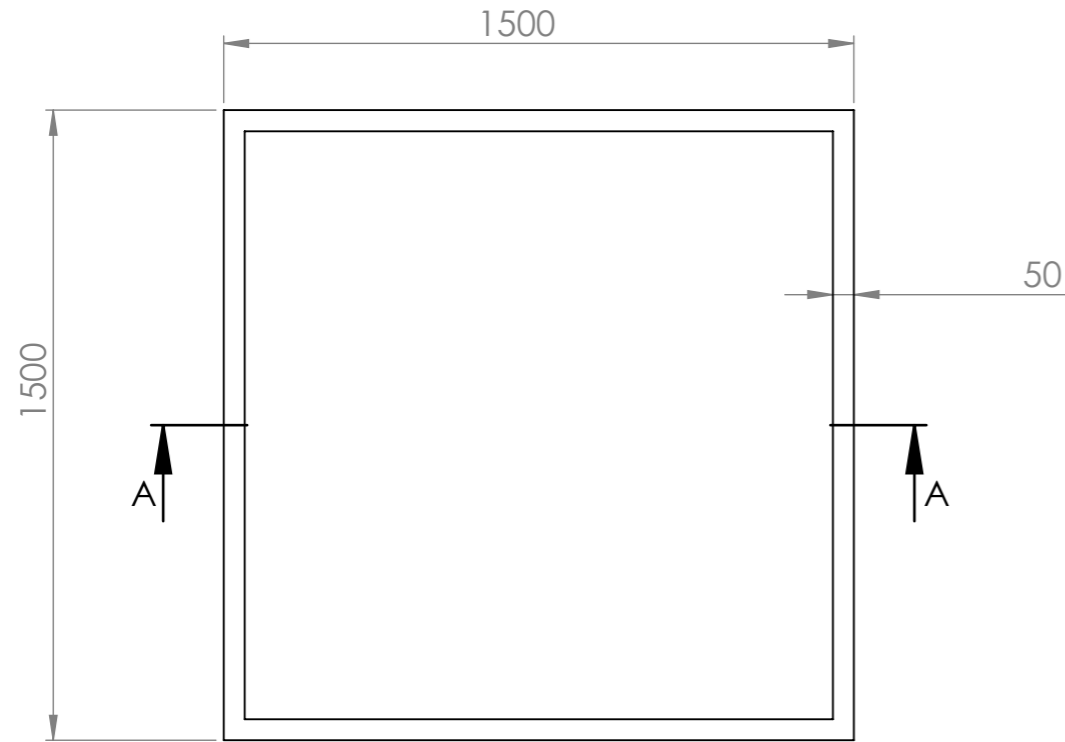

Product Name : Square Planter

Product Dimensions : 1500L × 1500W × 1000H

Top View

Dimetric View

Section View A-A

Side View