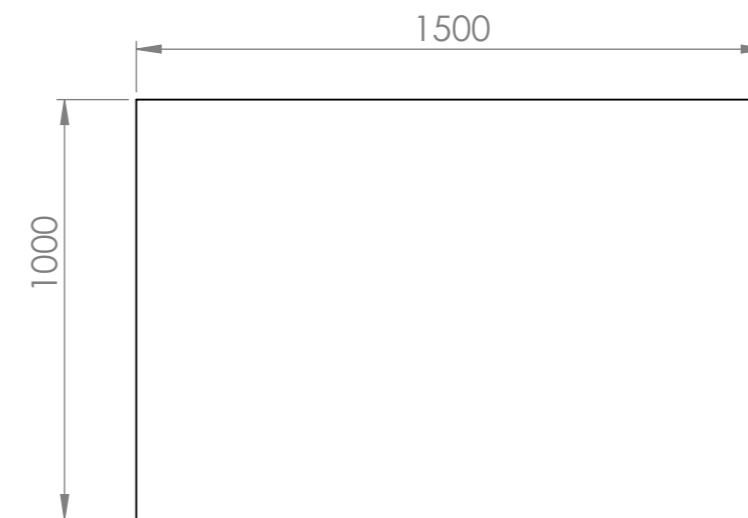

Product Name : Square Planter

Product Dimensions : 1500L × 1500W × 1000H

Top View

Dimetric View

Section View A-A

Side View