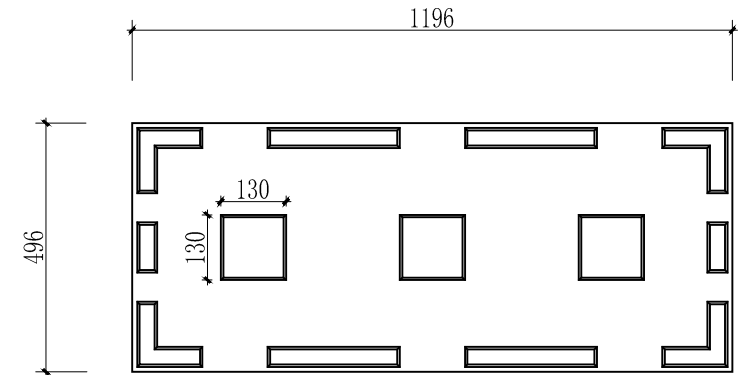

Lightweight StoneLite Trough
 L120 × W50 × H50 cm
 Volume: 300L Weight:38kg

StoneLite GRC trough planter
 81017-1_120: L120 × W50 × H50 cm
 (the pot will be supplied with drainage holes)