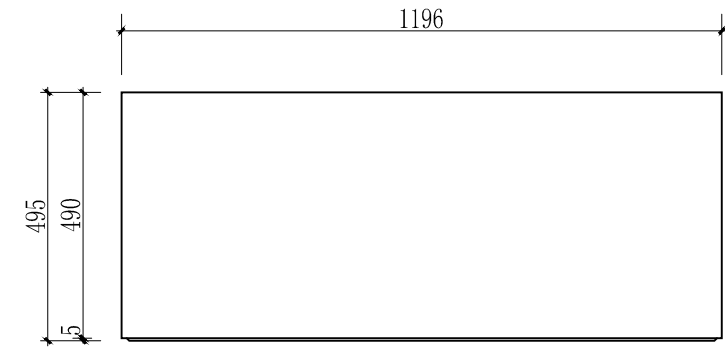

Lightweight StoneLite Trough
 L120 × W50 × H50 cm
 Volume: 300L Weight:38kg

StoneLite GRC trough planter
 81017-1_120: L120 × W50 × H50 cm
 (the pot will be supplied with drainage holes)