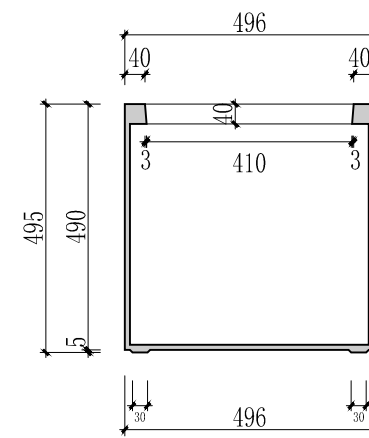

Lightweight StoneLite Trough
 L120 × W50 × H50 cm
 Volume: 300L Weight:38kg

StoneLite GRC trough planter
 81017-1_120: L120 × W50 × H50 cm
 (the pot will be supplied with drainage holes)