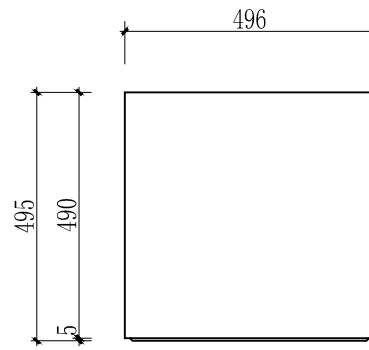

Lightweight StoneLite Trough
 L120 × W50 × H50 cm
 Volume: 300L Weight:38kg

StoneLite GRC trough planter
 81017-1_120: L120 × W50 × H50 cm
 (the pot will be supplied with drainage holes)