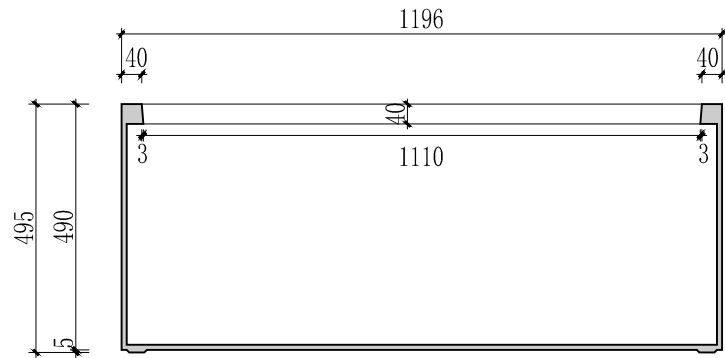

Lightweight StoneLite Trough
 L120 × W50 × H50 cm
 Volume: 300L Weight:38kg

StoneLite GRC trough planter
 81017-1_120: L120 × W50 × H50 cm
 (the pot will be supplied with drainage holes)