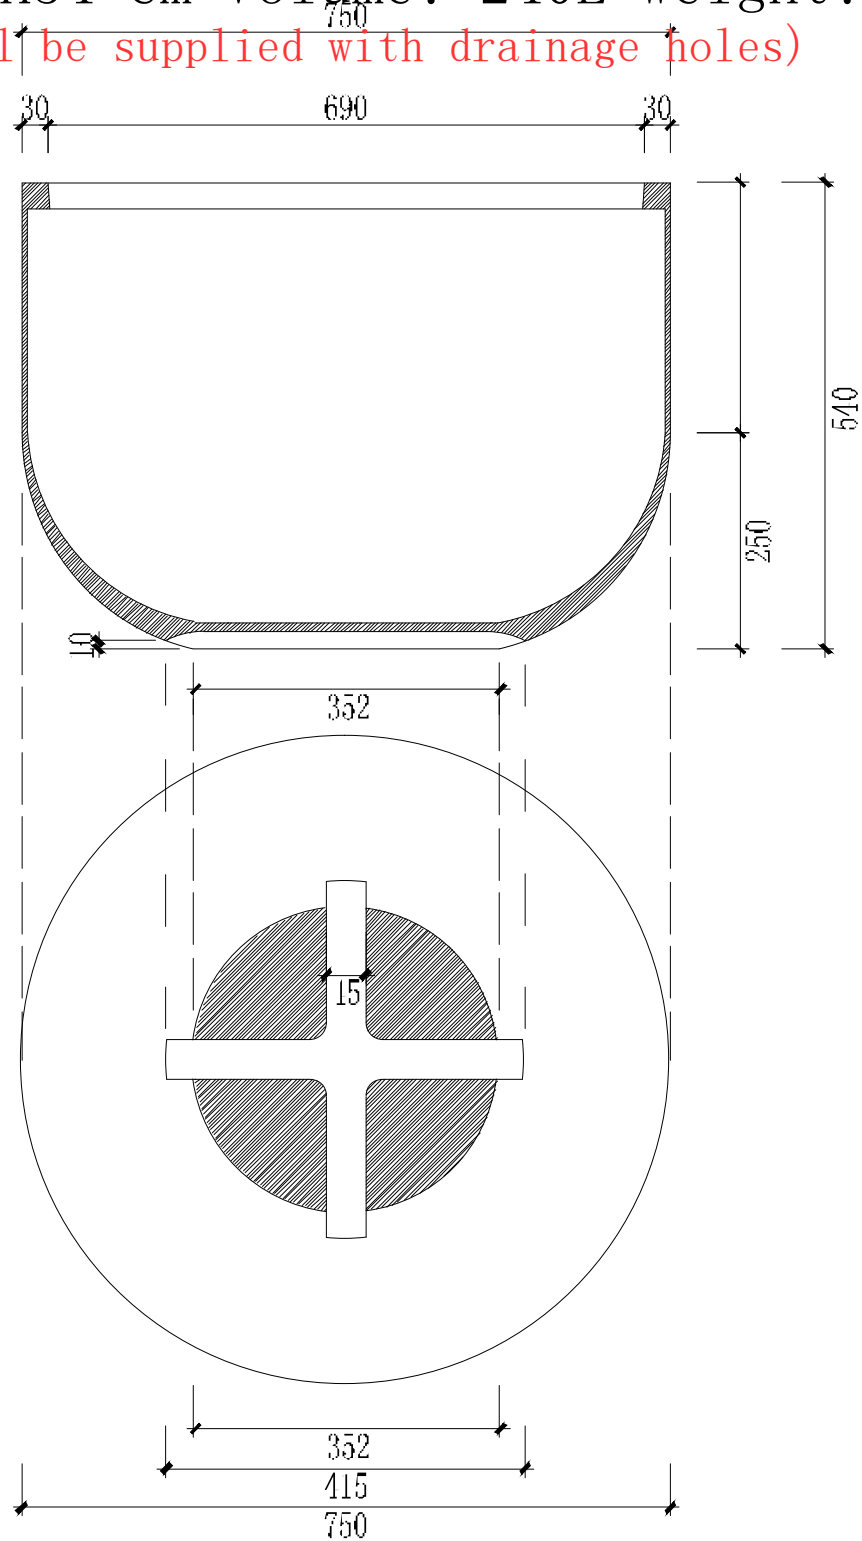

Lightweight StoneLite Chopped Tub Tree Planter

D75 × H54 cm Volume: 240L Weight:23kg

(the pot will be supplied with drainage holes)

StoneLite GRC chopped tub planter

81208_75: D75 × H54 cm

(the pot will be supplied with drainage holes)