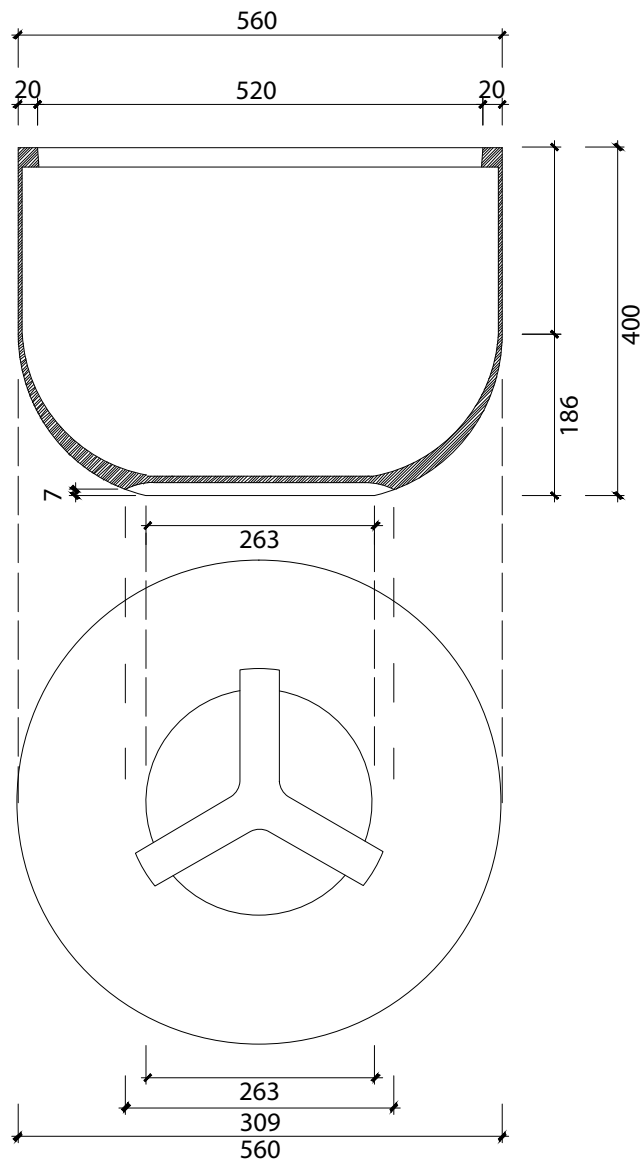

# Lightweight StoneLite Chopped Tub Tree Planter

D56 × H40 cm Volume:100L Weight: 12kg  
(the pot will be supplied with drainage holes)

StoneLite GRC chopped tub planter

81208\_56: D56 × H40 cm

(the pot will be supplied with drainage holes)