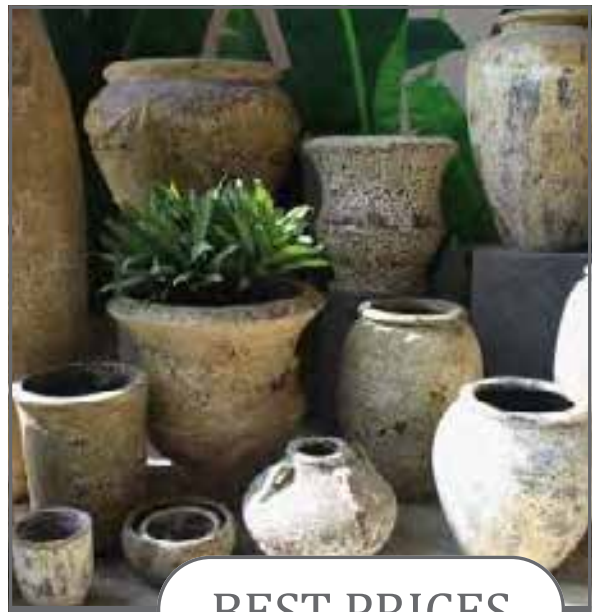

BEST PRICES

We have the Best Priced Pots in Australia and by cutting out the middleman we pass on all the savings to you. So Call Us and Order Today.