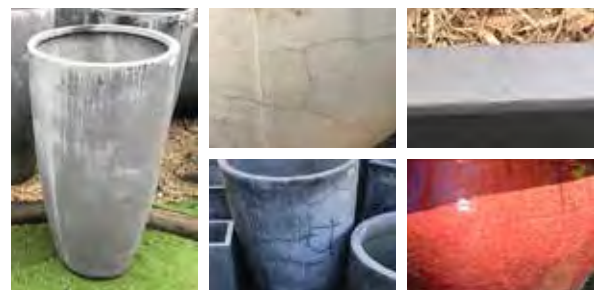

Helps Prevent These Aesthetic Effects

Helps prevent efflorescence, the white leaching bloom that appears on wet masonry and ceramics as water dissolves salts and minerals from fertiliser and concrete products and carries them through to the surface.

Helps prevent crazing, the fine web of tiny, shallow cracks that can form on ceramics, concrete, mud, and even wood.

Conceals the non-structural cracking that will occur in all concrete-based products due to shrinkage and expansion.

Cannot be washed out or leached away, unlike factory infused colours.