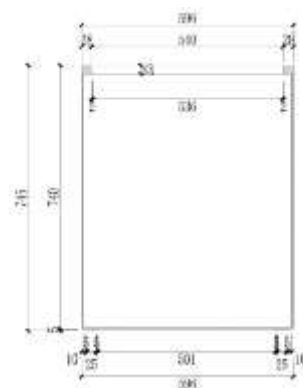

Custom Pots

- DELIVERY AUSTRALIA WIDE DIRECT TO PUBLIC
- BEST PRICES AND QUALITY MATERIALS

- CELEBRATING 30 YEARS IN BUSINESS
- COMMERCIAL AND RESIDENTIAL