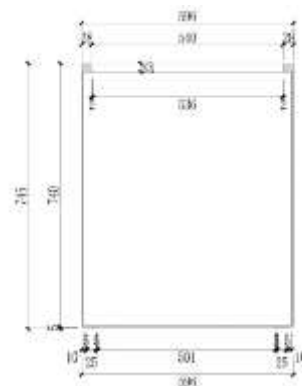

Custom Pots

- DELIVERY AUSTRALIA WIDE DIRECT TO PUBLIC
- BEST PRICES AND QUALITY MATERIALS

- CELEBRATING 30 YEARS IN BUSINESS
- COMMERCIAL AND RESIDENTIAL

Wed 16 October 2024