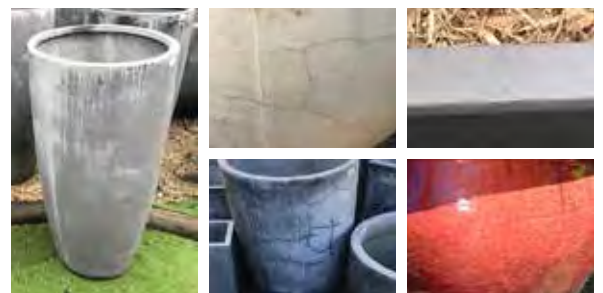

Helps Prevent These Aesthetic Effects

Helps prevent efflorescence, the white leaching bloom that appears on wet masonry and ceramics as water dissolves salts and minerals from fertiliser and concrete products and carries them through to the surface.

Helps prevent crazing, the fine web of tiny, shallow cracks that can form on ceramics, concrete, mud, and even wood.

Conceals the non-structural cracking that will occur in all concrete-based products due to shrinkage and expansion.

Cannot be washed out or leached away, unlike factory infused colours.