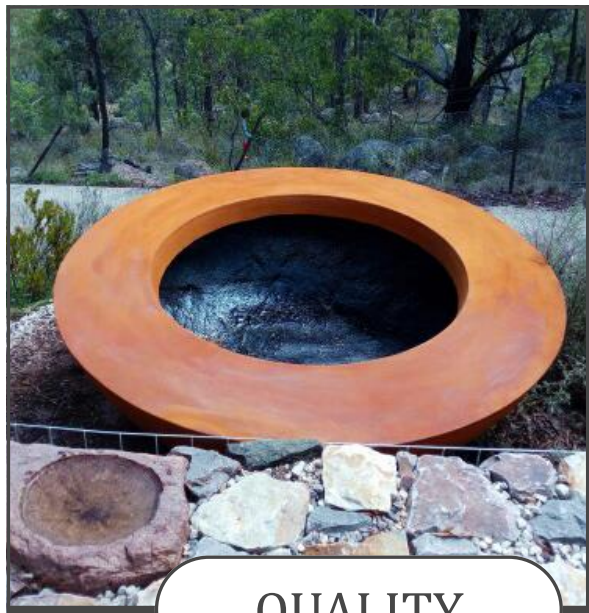

QUALITY

We are involved in the Actual Design of each pot and pride ourselves on Quality Assurance to deliver you consistent Top Quality durability.